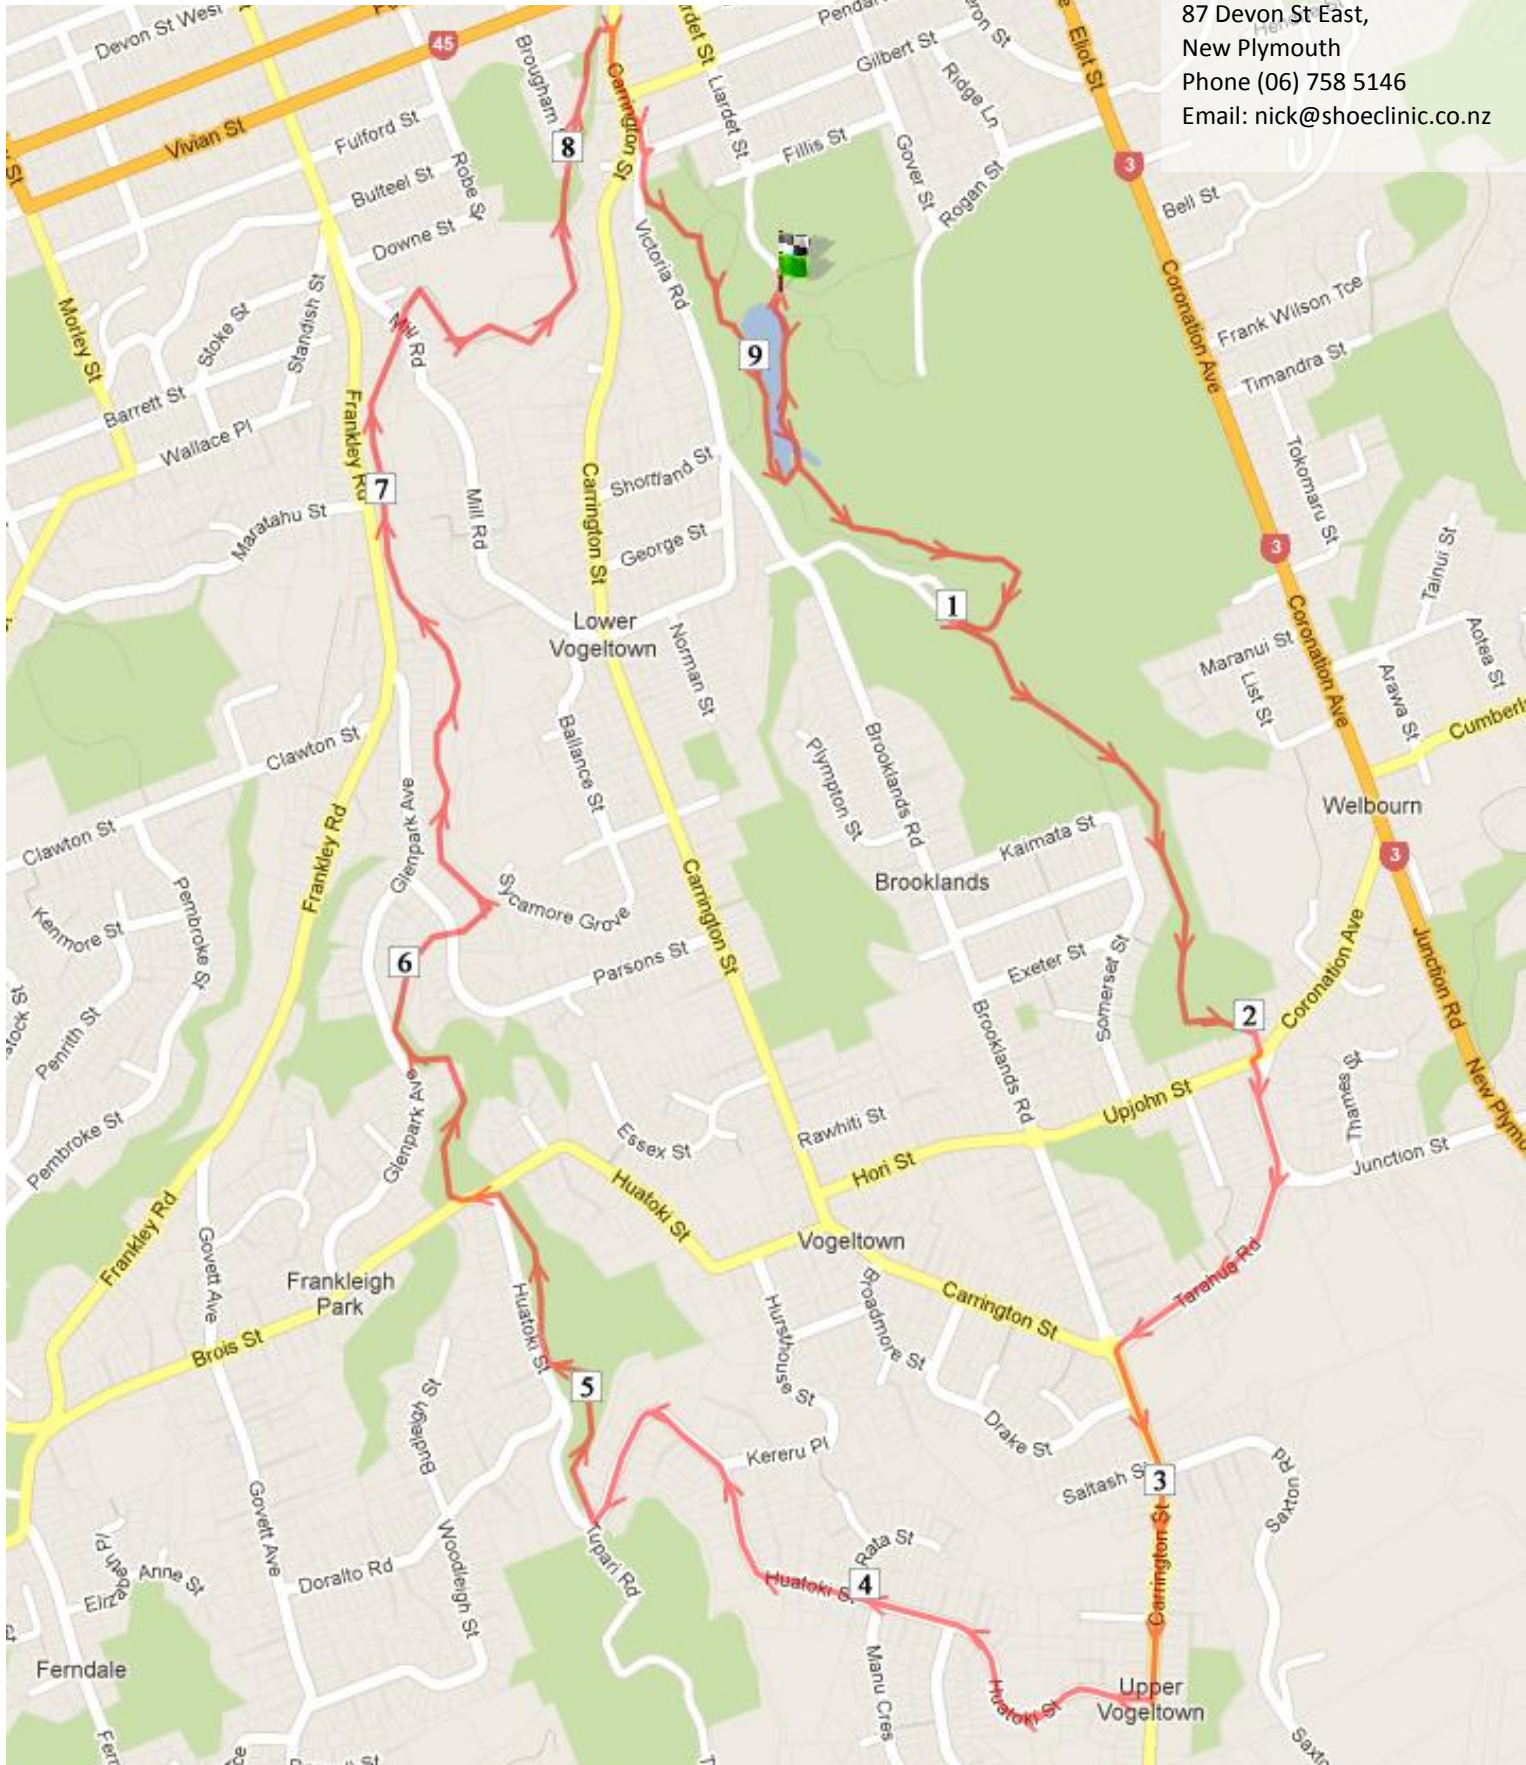

Shoe Clinic Run Club

Bayleys Mountain to Surf Marathon

9k - Huatoki Rd and Walkway

Shoe Clinic New Plymouth
87 Devon St East,
New Plymouth
Phone (06) 758 5146
Email: nick@shoeclinic.co.nz

Max Height: 88m
Min Height: 22m
Total Asc: 202m
Total Desc: 202m